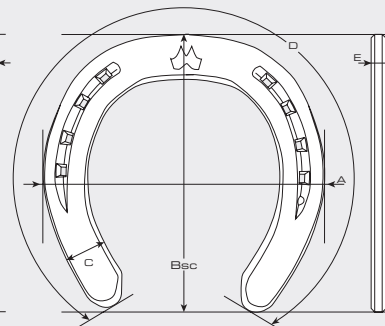

side clips

toe clip & side clips