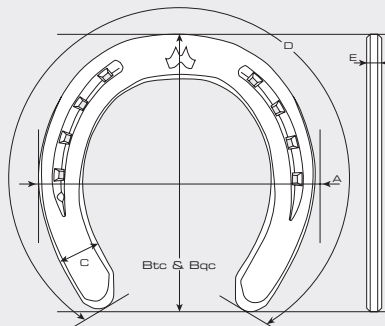

toe clip & quarter clips

toe clip & side clips